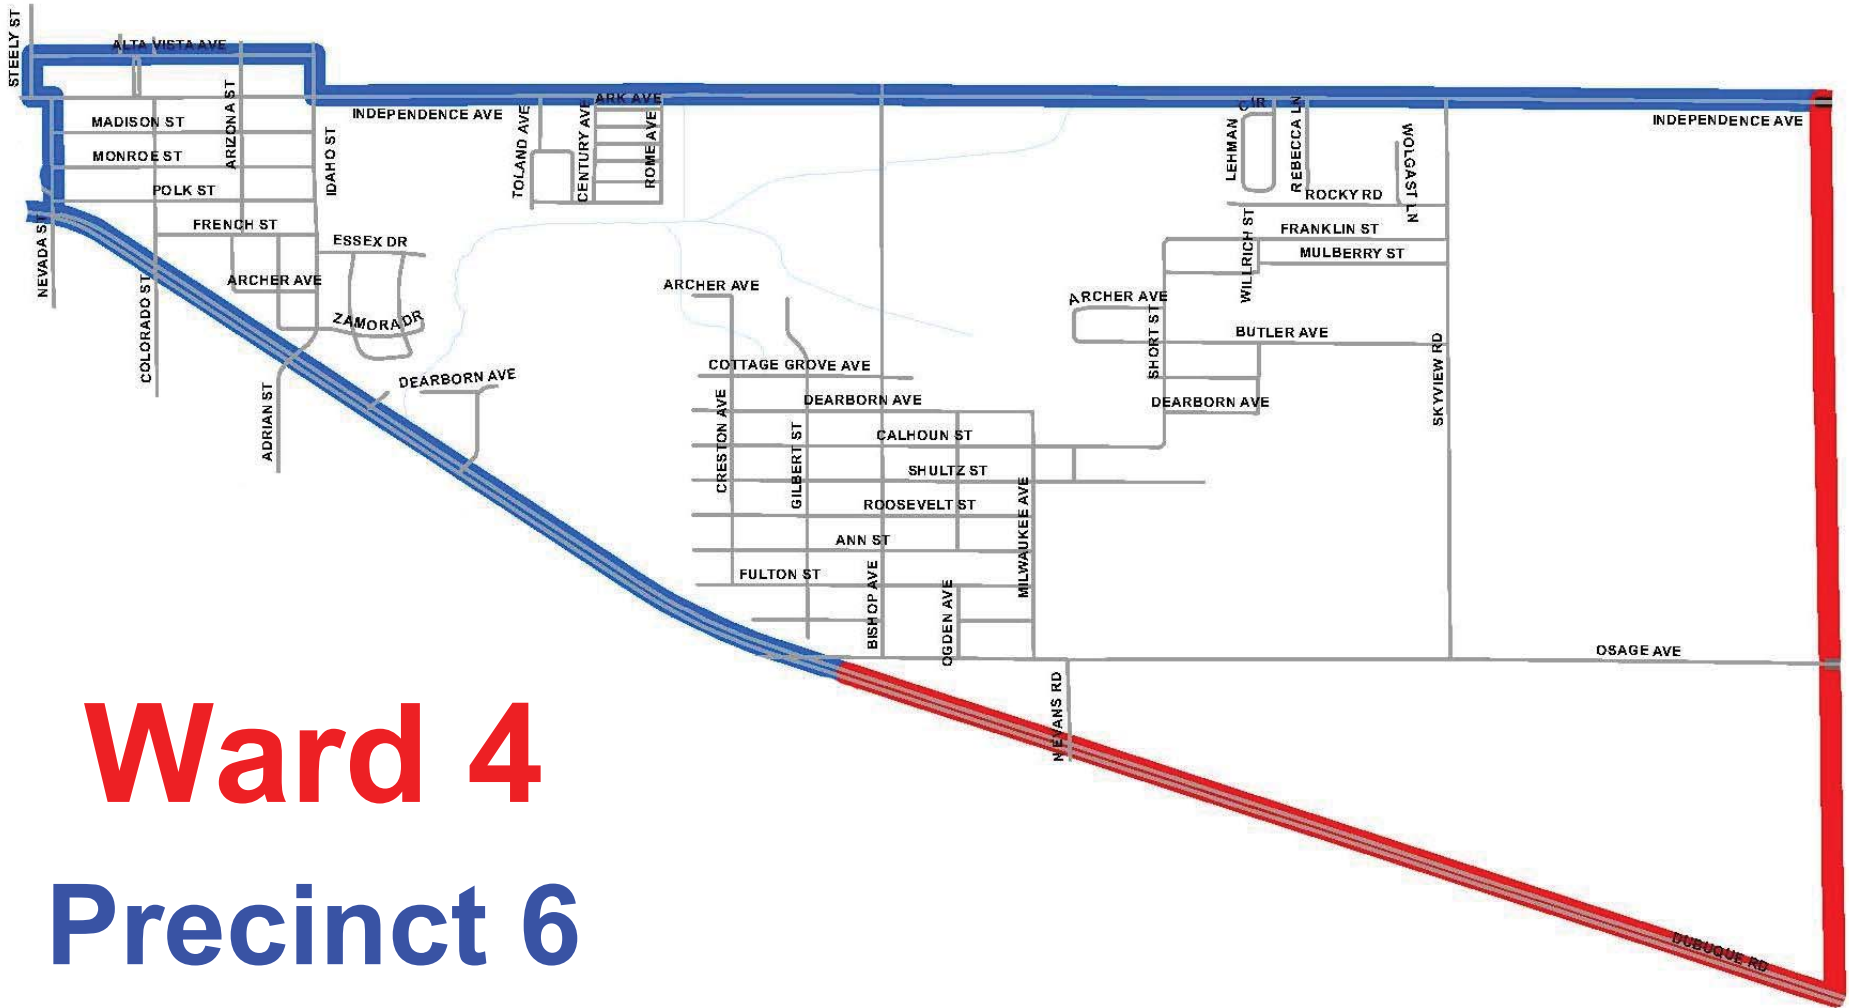

Waterloo Precinct Map

Ward 4

Precinct 6