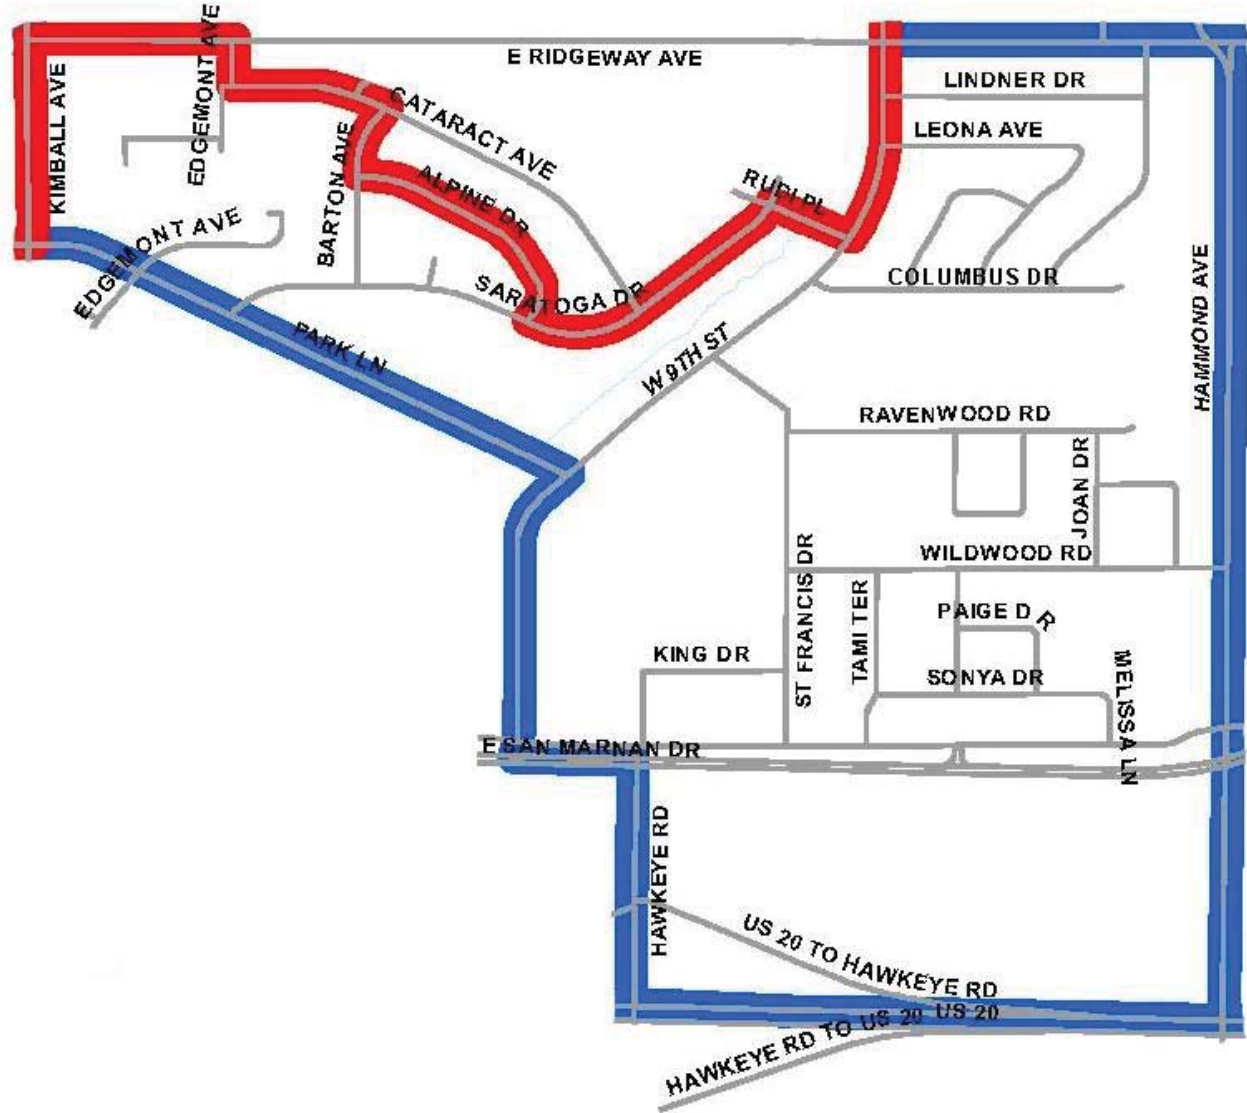

Waterloo Precinct Map

Ward 2
Precinct 2